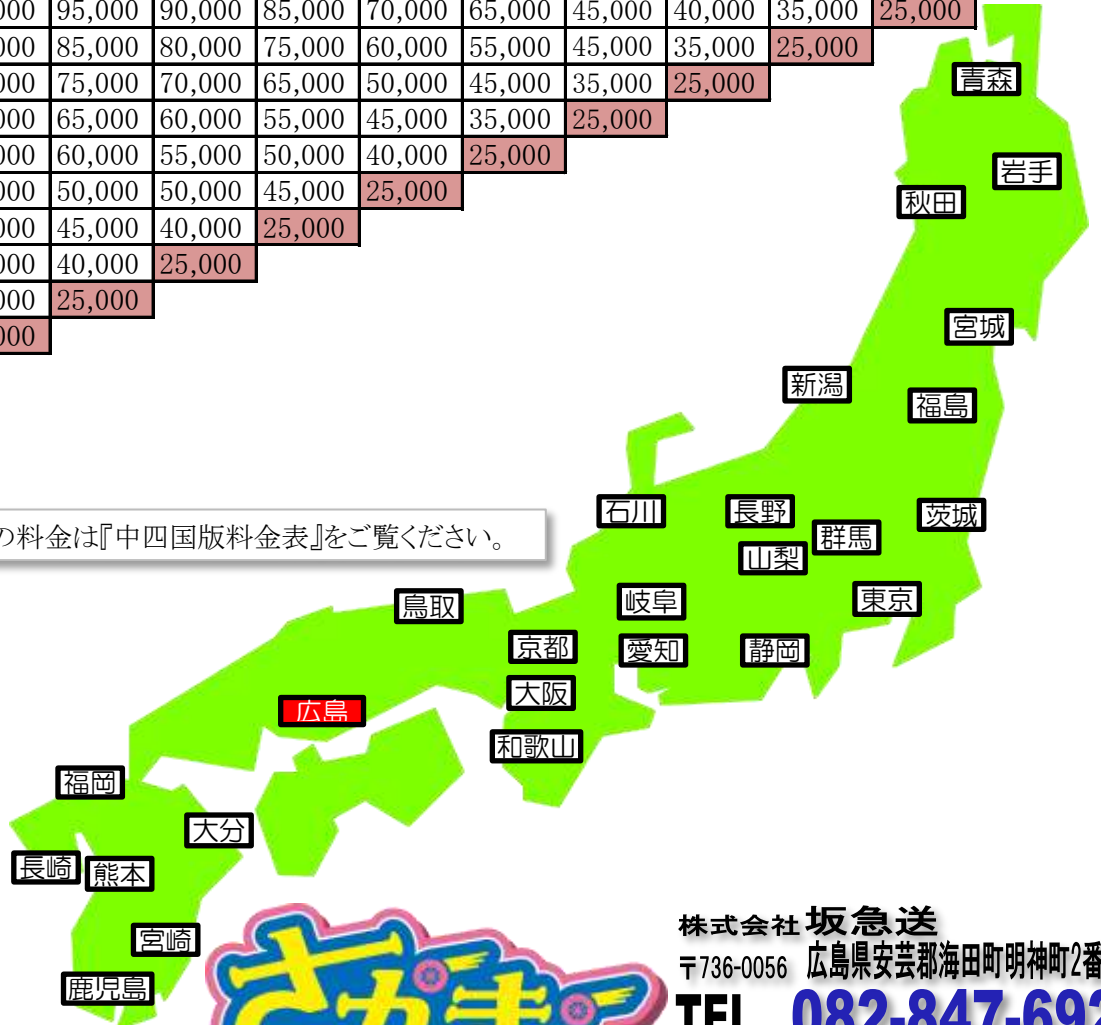

※中四国の料金は『中四国版料金表』をご覧ください。